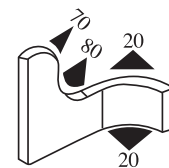

Grip range:
1.5-4.0 mm

Material:	PVC/EPDM	Color:	BLACK-YELLOW	Packing (mt.):	100